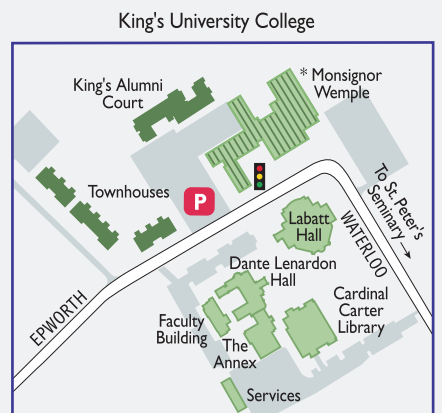

Western

250 Metres
Walking Time: 3-4 Minutes

Welcome to Western

- Welcome Centre booths are attended Monday - Friday
- Parking lot
- Visitor parking lot
- Student housing
- Off campus buildings housing Western facilities
- Outdoor map

* Note: Portions of the 2nd and 3rd floors of the Monsignor Wemple Building are student residences.

For a broad selection of parking and other campus maps visit geography.uwo.ca/campusmaps/