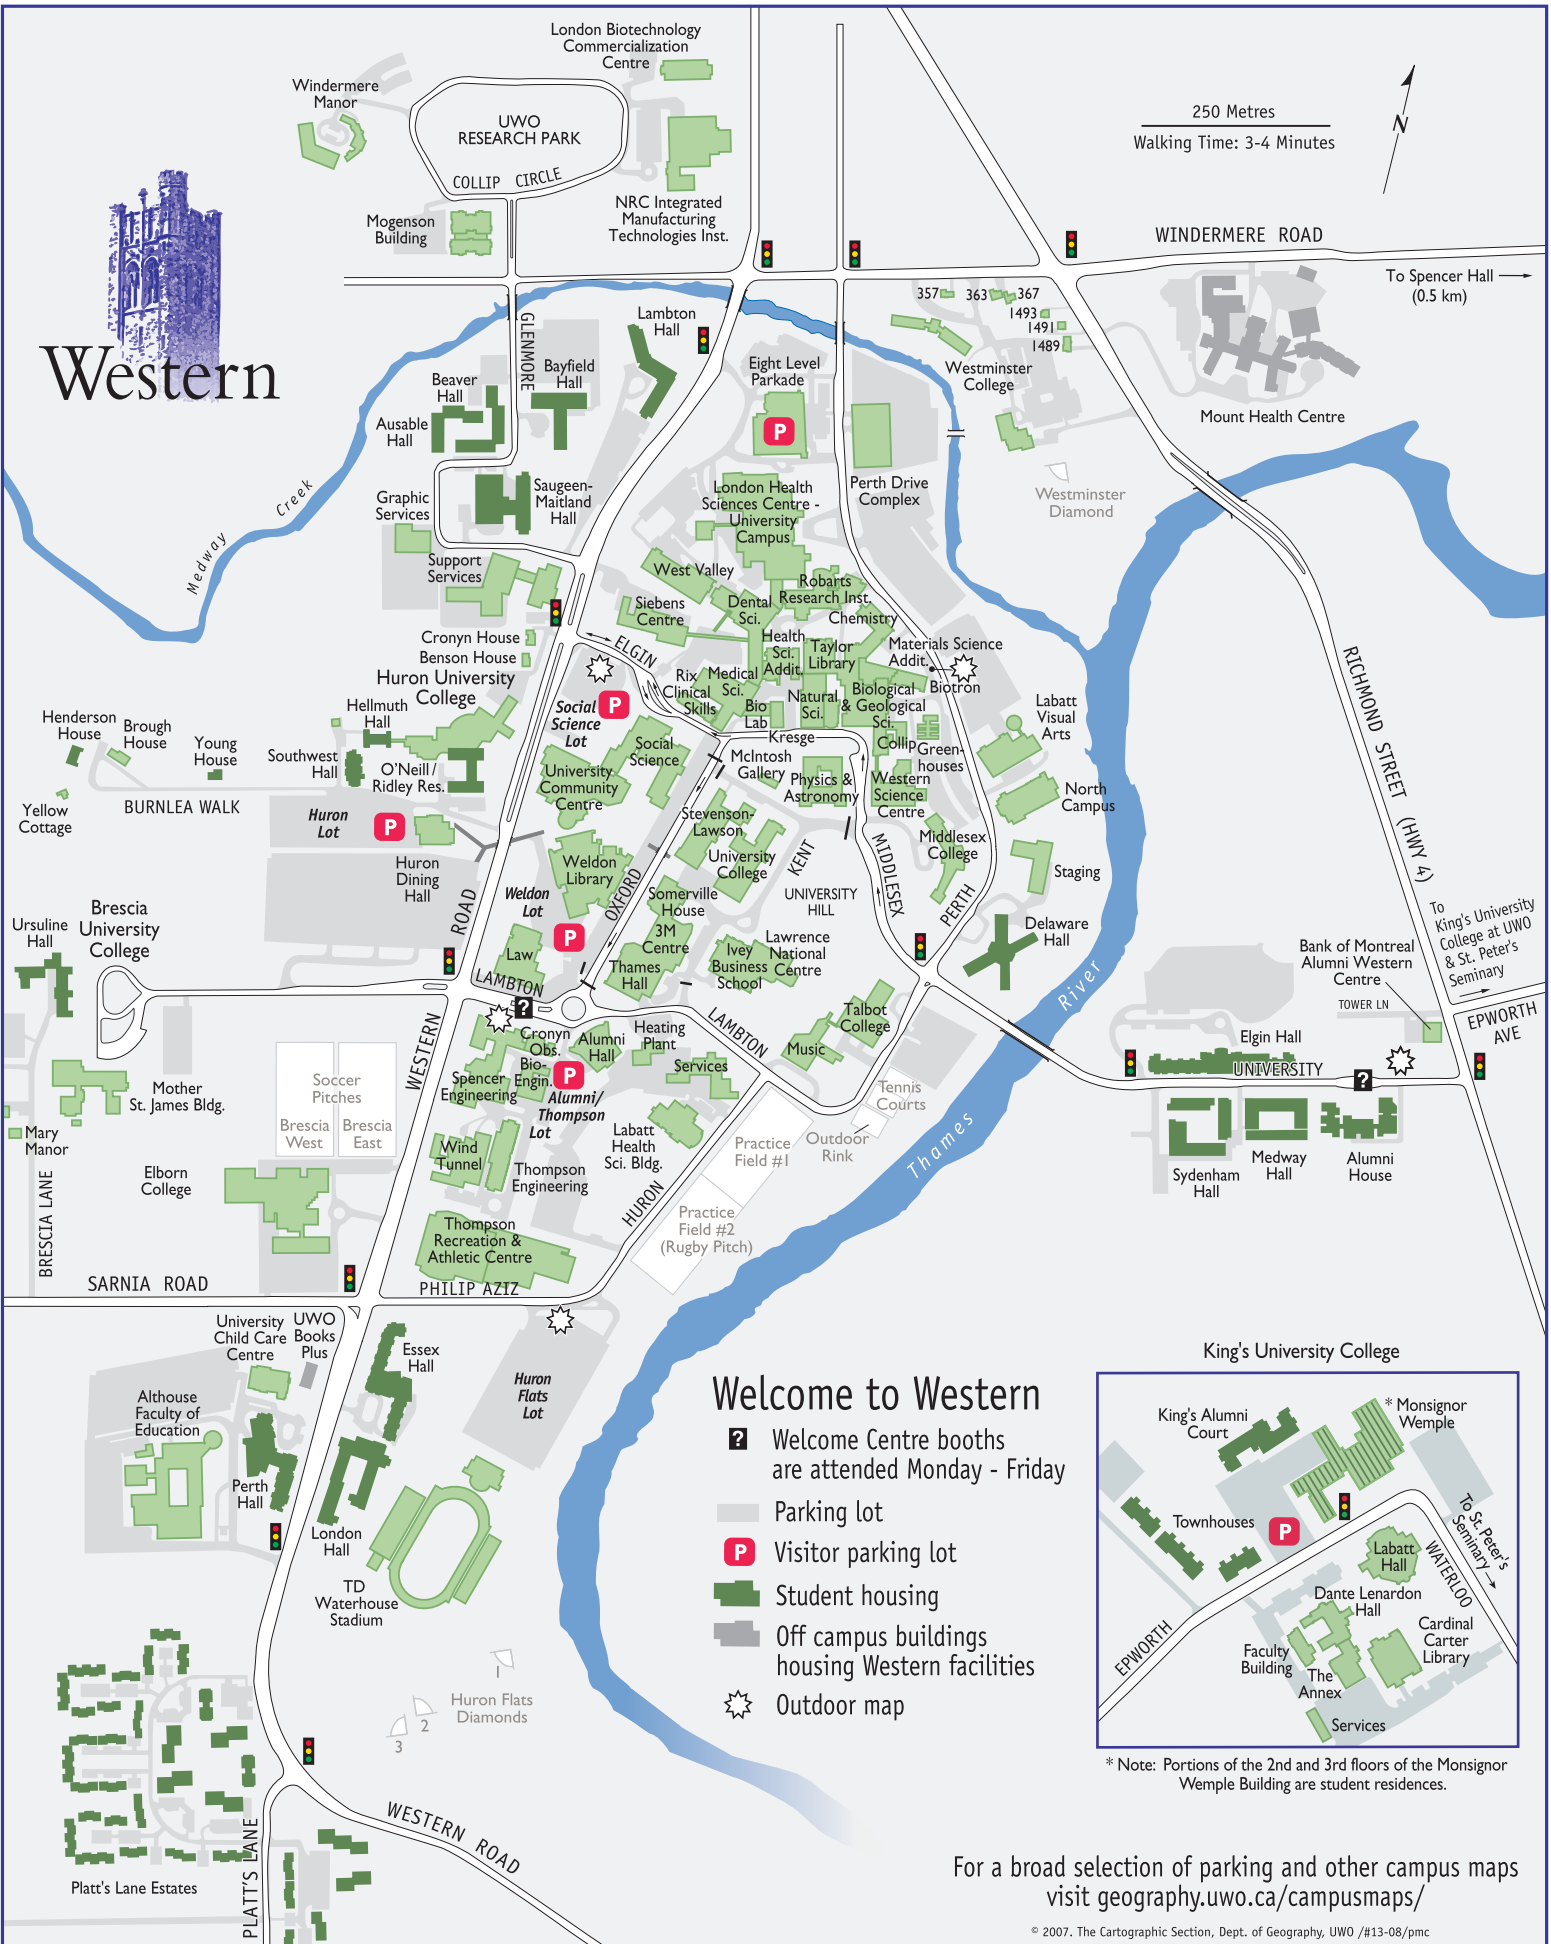

Western

250 Metres
Walking Time: 3-4 Minutes

Welcome to Western

- Welcome Centre booths are attended Monday - Friday
- Parking lot
- Visitor parking lot
- Student housing
- Off campus buildings housing Western facilities
- Outdoor map

* Note: Portions of the 2nd and 3rd floors of the Monsignor Wemple Building are student residences.

For a broad selection of parking and other campus maps visit geography.uwo.ca/campusmaps/